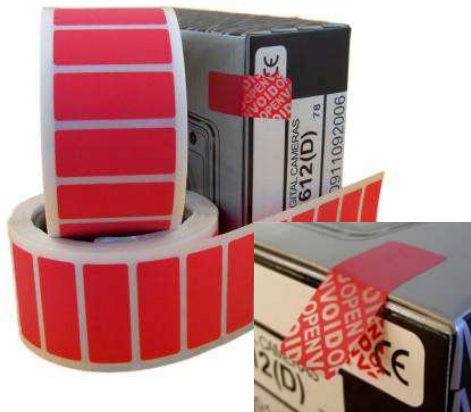

sales@skdtapes.com | www.skdtapes.com

Phone +44 (0)1543 509 539

Fax +44 (0)870 836 2125

PO Box 4945

Cannock, Staffordshire

WS12 9DF, United Kingdom

Self-Adhesive Tamper Evident Solutions

We would like to introduce to you our complete range of self-adhesive Tamper Evident Solutions. Tapes, Bags and Labels all designed with one purpose in mind; to stay ahead of fraud and theft.

By simply indicating unlawful entry these products provide a solution that is easy to use, requires little investment and no alteration of existing infrastructures. Specialised UK based label conversion service ensures the latest technology, low minimum orders and quick turn-around times.

- Avoid theft and pilferage
- Prevent unauthorised entrance
- Simple to use
- Cost effective
- Easy to add security features
- Products tailored to suit each application

Code	Product	Feature
SK66	Tamper evident packaging tape	Leaves message upon removal
SK84	Total transfer labels	Leaves message upon removal
SK88	None residue labels	Message shows only in the film
DV22	Destructible vinyl labels	Impossible to remove in one piece
ST5830	Tamper Evident Bag	Heavy duty, secure convenient design

Labels can be converted to size in small as well as large quantities depending on the application. Presentation of labels may include sheets, on a roll or individually stacked.

Tamper Evident Materials are available in a range of colours. Generally our stock is held in red and blue. The message that shows when the label is removed can be altered, subject to MOQ.