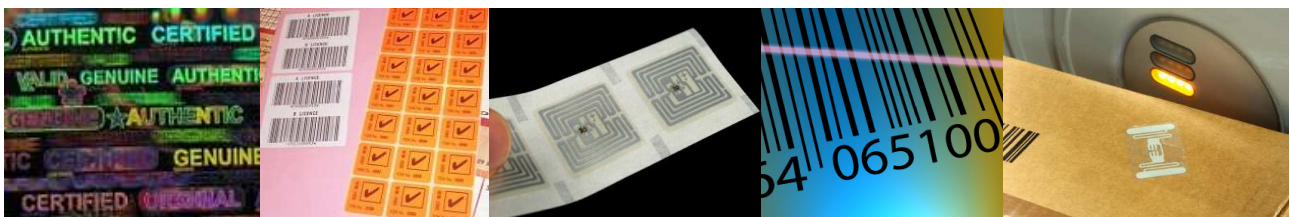

For more information, samples or prices, please phone us now on
+44 (0)1543 509 539, or email: sales@skdtapes.com
www.skdtapes.com